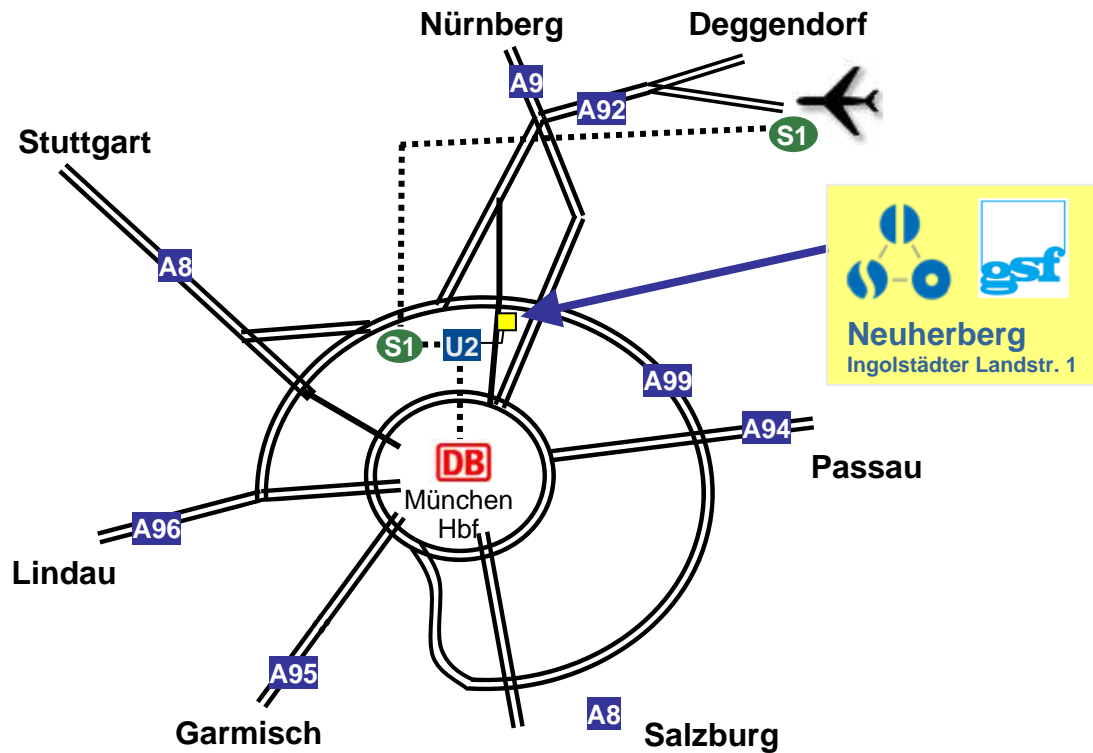

✈️ MUC ▶ **S1** Feldmoching ▶ **U2** Am Hart ▶ **294 Bus** Forschungszentrum ▶ GSF: 75 min

✈️ MUC ▶ **PKW TAXI** 30 km, ca. 45 € ▶ GSF: 30 min

**DB** HBF ▶ **U2** Am Hart ▶ **294 Bus** Forschungszentrum ▶ GSF: 35 min

**DB** HBF ▶ **PKW TAXI** 12 km, ca. 20 € ▶ GSF: 30 min